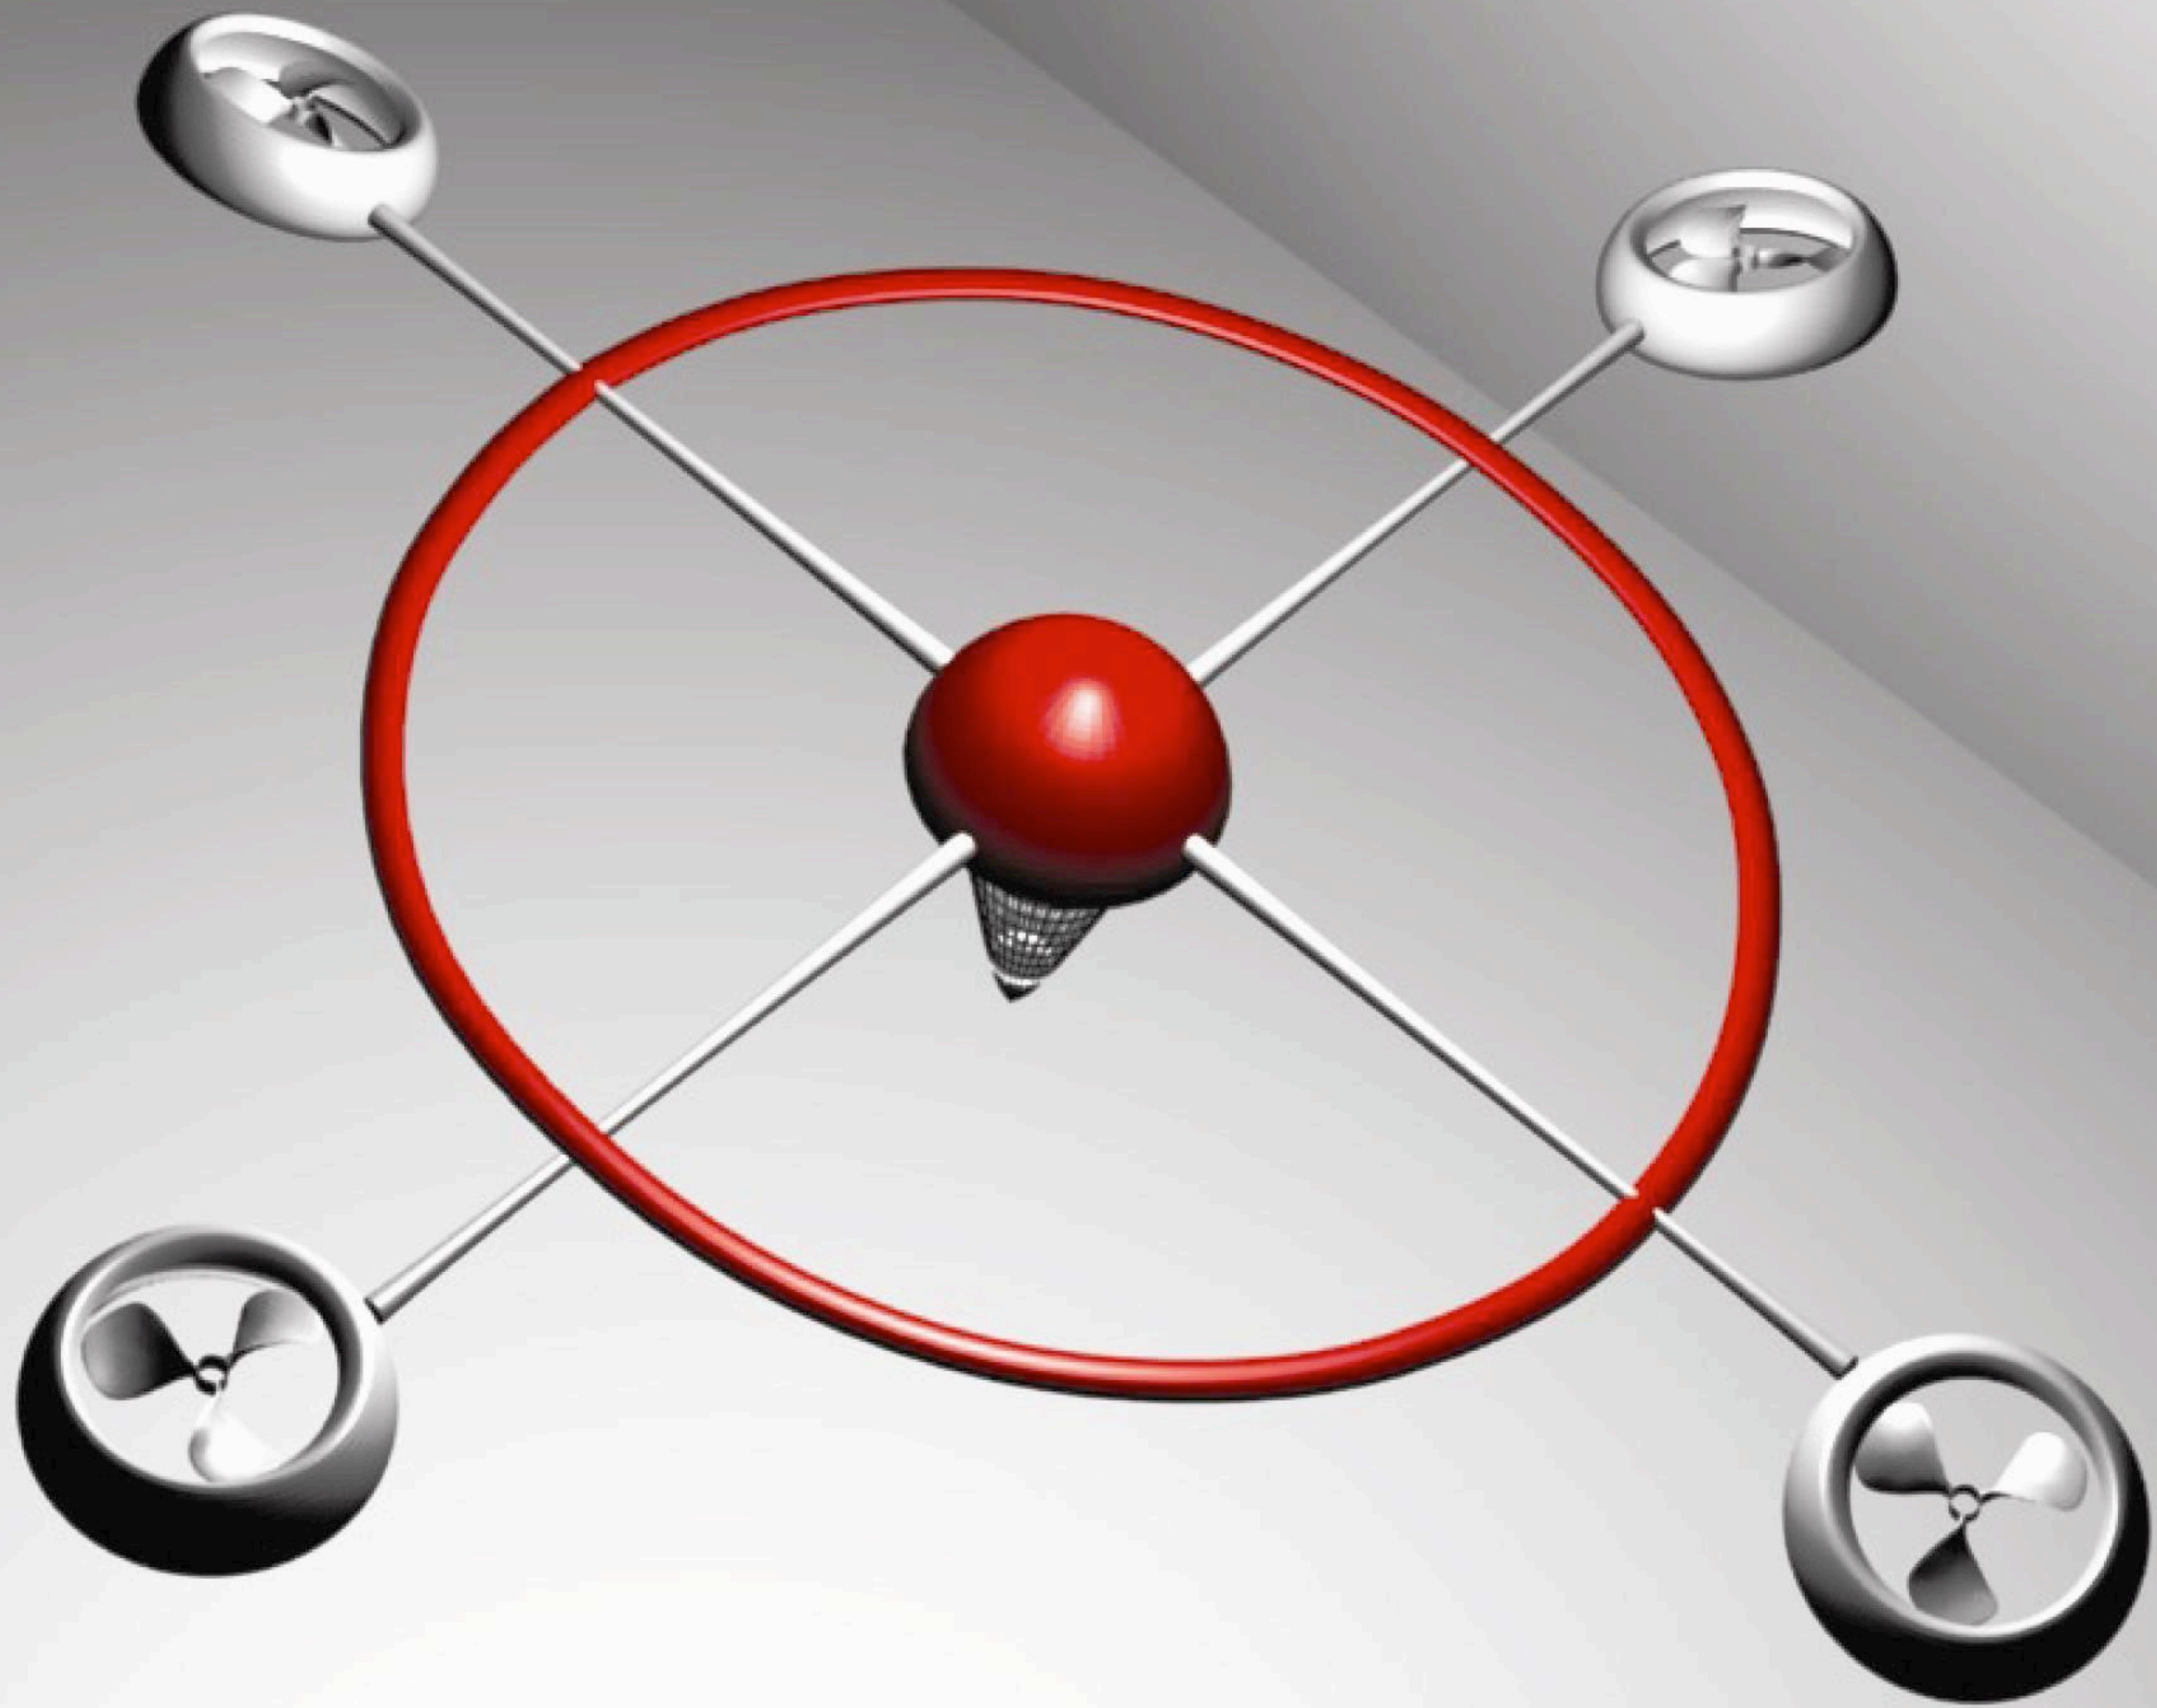

THE FOLLOWER

PATHWAY OF YOUR LIFE

**THINK OF A ROBOT THAT FOLLOWS
YOU IN THE AIR! THE FOLLOWER USES
YOUR COMMANDS TO FOLLOW, STOP
AND PROJECT LIGHT IN THE DARK**

- THE FOLLOWER AUTOMATICALLY FINDS YOUR PATH AND FOLLOWS YOU IN THE AIR BY ITS SENSORS
- ITS CARBON-FIBER BODY IS HIGHLY DURABLE
- HAS GAS TO NAVIGATE EMERGENCY TEAMS
- IT CAN COMMUNICATE AND BE PROGRAMMED EASILY
- ITS LIGHT BEAM CAN SHOW YOUR PATH EVEN IN THE DARK
- PRE-PROGRAMMED ACTIONS TO ENTERTAIN CHILDREN
- FOR INDOOR AND OUTDOOR USE

THE FOLLOWER

PATHWAY OF YOUR LIFE

dgbTM

Can be done with existing technology of advanced toys companies.
Price would be around 400 euro.