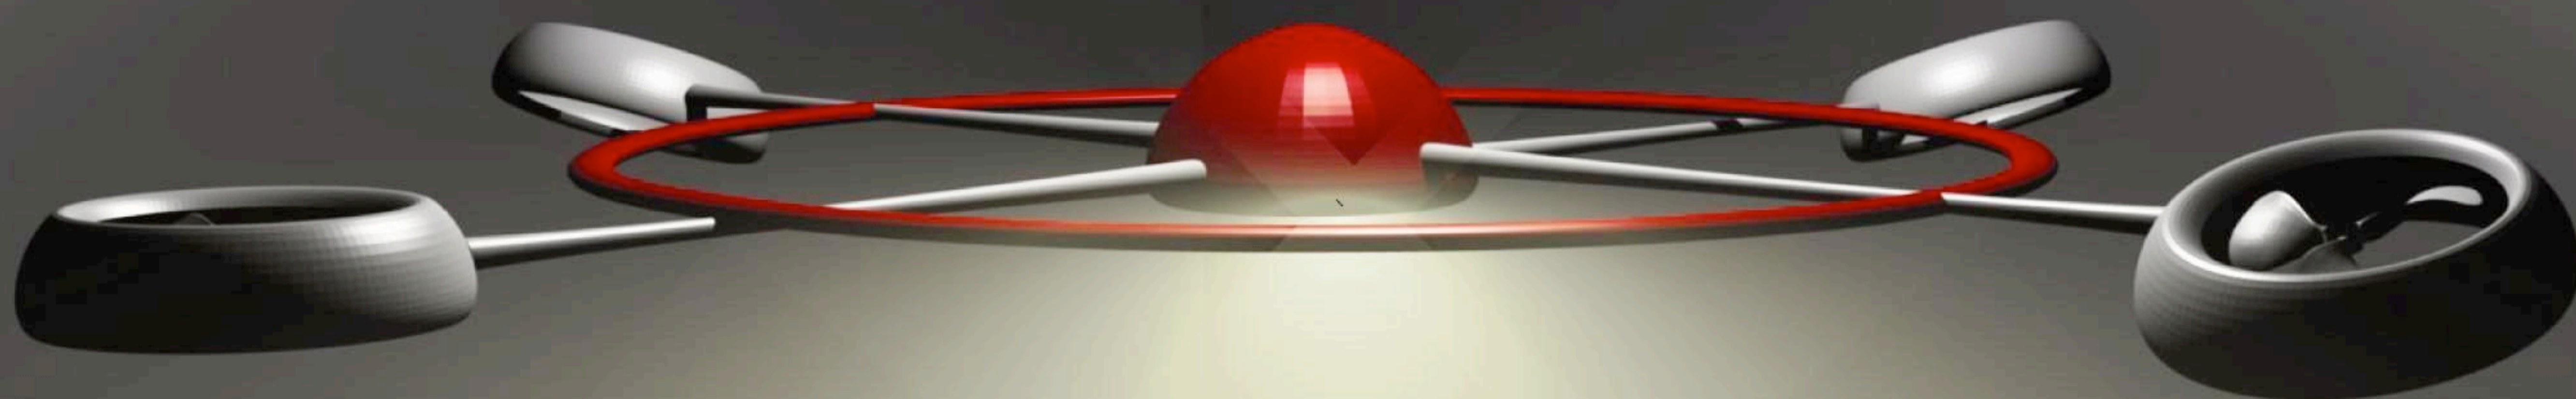

THE FOLLOWER

PATHWAY OF YOUR LIFE

**THINK OF A ROBOT THAT FOLLOWS
YOU IN THE AIR! THE FOLLOWER USES
YOUR COMMANDS TO FOLLOW, STOP
AND PROJECT LIGHT IN THE DARK**

- THE FOLLOWER AUTOMATICALLY FINDS YOUR PATH AND FOLLOWS YOU IN THE AIR BY ITS SENSORS
- ITS CARBON-FIBER BODY IS HIGHLY DURABLE
- HAS GAS TO NAVIGATE EMERGENCY TEAMS
- IT CAN COMMUNICATE AND BE PROGRAMMED EASILY
- ITS LIGHT BEAM CAN SHOW YOUR PATH EVEN IN THE DARK
- PRE-PROGRAMMED ACTIONS TO ENTERTAIN CHILDREN
- FOR INDOOR AND OUTDOOR USE

THE FOLLOWER

PATHWAY OF YOUR LIFE

dgbTM

Can be done with existing technology of advanced toys companies.
Price would be around 400 euro.